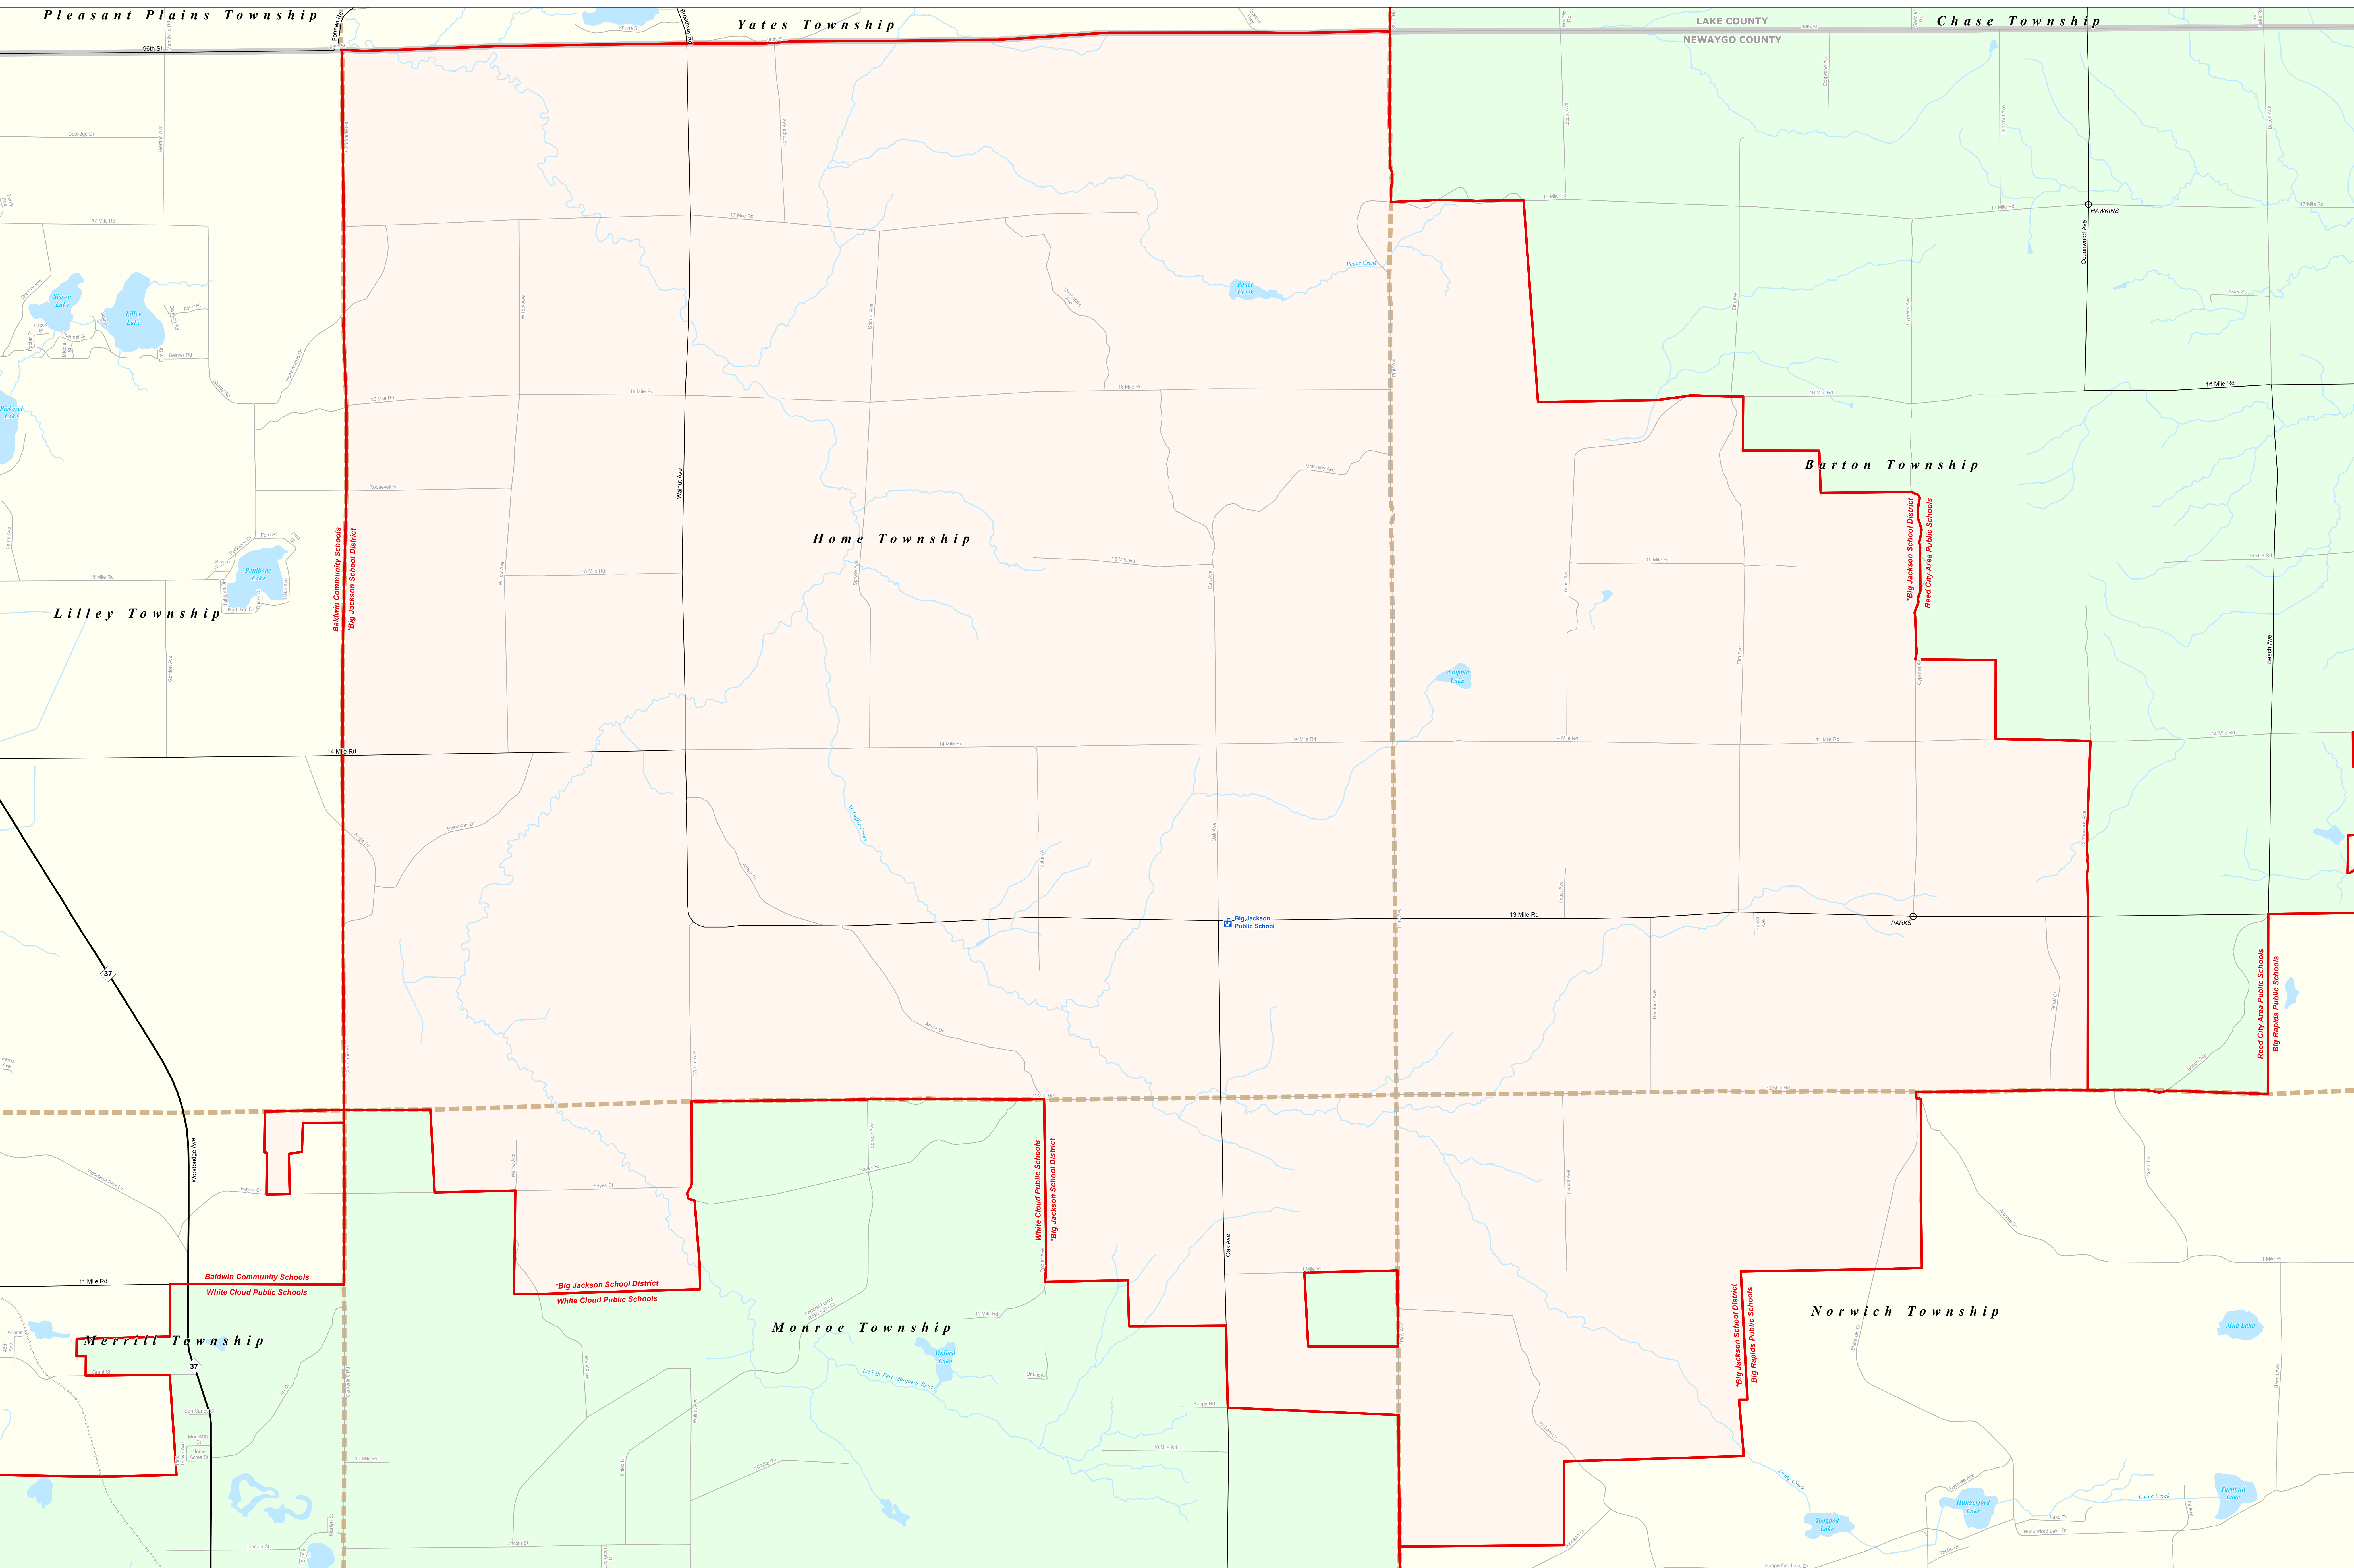

*BIG JACKSON SCHOOL DISTRICT

Newaygo County RESA

0 0.25 0.5 Miles

All information presented in this publication is in the public domain and may be reproduced, reprinted, and redistributed as desired.

Legend	
School District	Unincorporated Place
County	School
City	Water Feature
Township	River, Stream, or Drain
Village	Railroad
Census Designated Place	Freeway
	Highway
	Primary Road
	Local Road